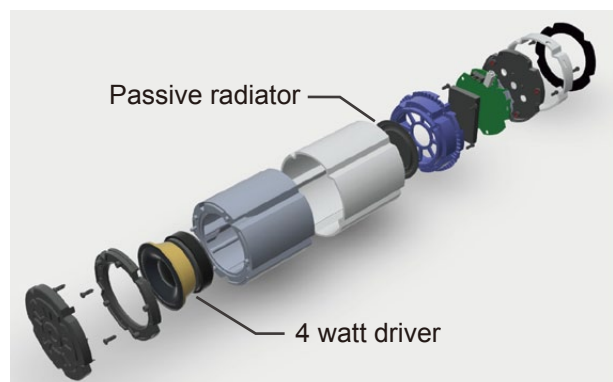

### Two STEREOTWIN speakers to create dual-channel sound effect

Single speaker of STEREOTWIN alone can generate powerful sound. Pair 2 STEREOTWIN via BLUETOOTH connection (the operational range up to 75 feet) to form left and right channel and enjoy the freedom of maximum mobility.

### Superior CSR® V4.0 technology

Built-in advanced CSR® V4.0 chipset offers quick and seamless connection to smart phones, tablets or other BLUETOOTH devices, creating high-quality music streaming to amplify your listening experience.

### DreamBass™ technology creates loud and clear sound

With one 4 watt driver and a passive radiator, STEREOTWIN harnesses ENERMAX DreamBass™ technology to generate rich bass sound.

**▶ Durable build**

Premium aluminum housing makes the speakers sleek yet durable. The shock-absorbing rubber at the bottom keeps the speaker in place despite heavy vibration as audio is playing.

**▶ ENERMAX LED technology creates a touch of premium elegance**

**▶ Easily access your music**

STEREOTWIN is equipped with a 3.5mm aux input jack for line-in music play. The audio cable is included for you to enjoy your favorite music from any audio sources.